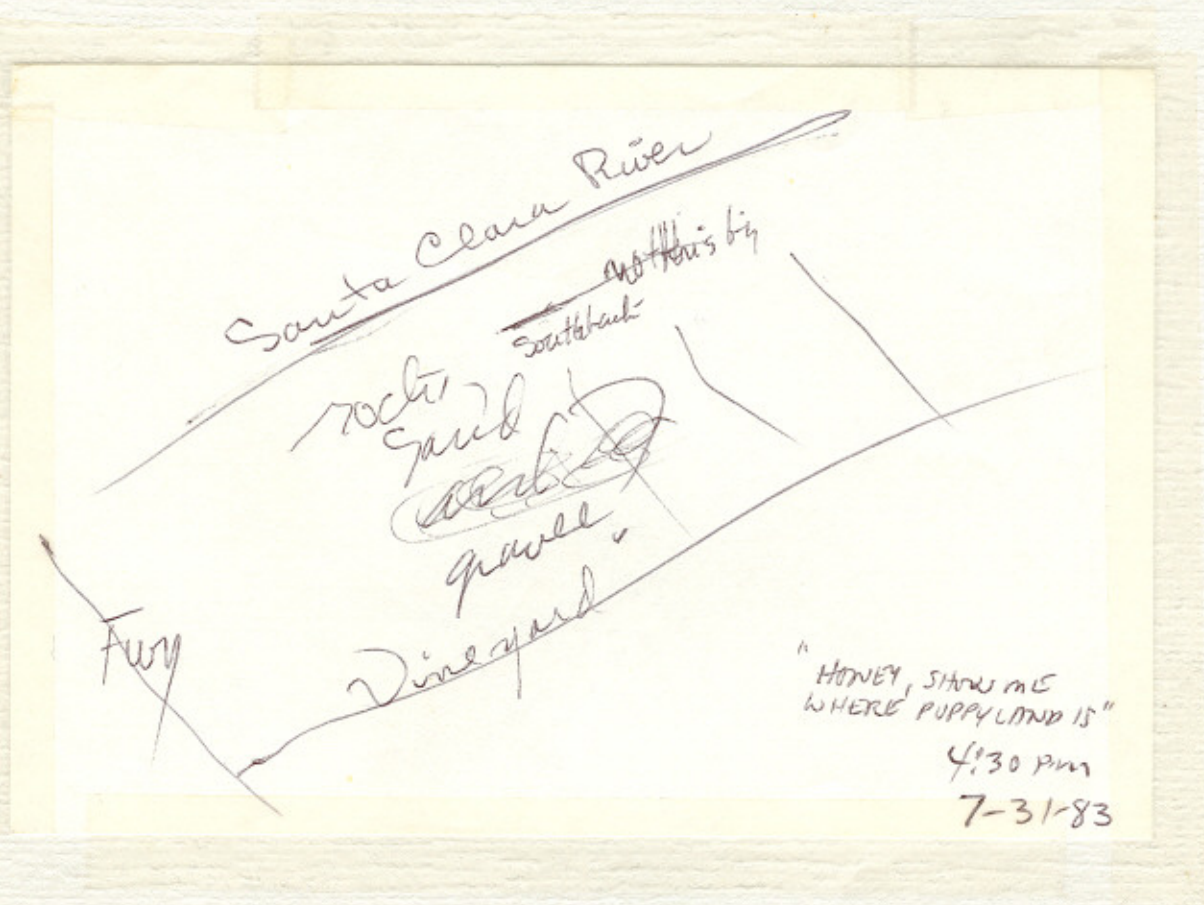

SUNDAY, JULY 31, 1983

Santa Clara River

nothing is by
southbank

rocks
sand
~~rocks~~

gravel

Dine yard

Fury

"HONEY, SHOW ME
WHERE PUPPYLAND IS"

4:30 PM

7-31-83